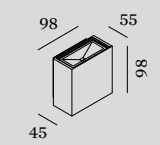

1.0

LED 8W | 220-240VAC | 50-60Hz
COB 3-step | incl. PS | phase-cut dim
aluminium powder coated

0.91kg IP65 $\pm 0.3^\circ$

2.0

2x LED 4W | 220-240VAC | 50-60Hz
COB 3-step | incl. PS | phase-cut dim
aluminium powder coated

0.91kg IP65 $\pm 0.3^\circ$