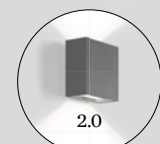

CENTRAL

OUTDOOR
WALL SURFACE

p. 519

1.0

LED 8W | 220-240VAC | 50-60Hz
COB 3-step | incl. PS | phase-cut dim
aluminium powder coated

0.91kg IP65 $\pm 0.3^\circ$

2.0

2x LED 4W | 220-240VAC | 50-60Hz
COB 3-step | incl. PS | phase-cut dim
aluminium powder coated

0.91kg IP65 $\pm 0.3^\circ$

| | CODE |
|--|----------|
| | 313774W_ |
| | 313774D_ |
| | 313774A_ |
| | 313774B_ |

| LIGHT COLOUR | LUMEN CRI | CODE |
|--------------|-------------|------|
| 3000K | 520 >90 | 5 |