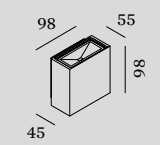

1.0

LED 8W | 220-240VAC | 50-60Hz
COB 3-step | incl. PS | phase-cut dim
aluminium powder coated

0.91kg IP65 $\pm 0.3^\circ$

2.0

2x LED 4W | 220-240VAC | 50-60Hz
COB 3-step | incl. PS | phase-cut dim
aluminium powder coated

0.91kg IP65 $\pm 0.3^\circ$