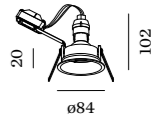

## 1.0 LED

LED 7/10W | 350/500mA | 18Vf  
COB 3-step | excl. power supply  
aluminium powder coated  
CRI >90

0.31kg IP20 0.3-1° 36°

90

wire springs 76-79 4-27

	CODE
	112161W_
	112161S_
	112161G_
	112161B_