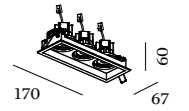

PLANO petit

CEILING RECESSED

1.0 LED

LED 6W | 350mA | 18V
COB 3-step | excl. power supply
aluminium powder coated

0.08kg IP20 θ -0,3-D P Δ 34°

54x59 ϕ 25°/25° ψ 355° \perp 65 \approx 2-22

| | CODE |
|--|----------|
| | 162161W_ |
| | 162161Q_ |
| | 162161B_ |