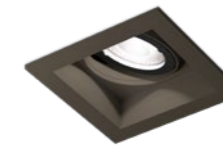

PLANO petit

CEILING RECESSED

1.0 LED

LED 6W | 350mA | 18V
COB 3-step | excl. power supply
aluminium powder coated

0.08kg IP20 θ -0,3-D P Δ 34°

54x59 ϕ 25°/25° ψ 355° \perp 65 \approx 2-22

| | CODE |
|--|----------|
| | 162161W_ |
| | 162161Q_ |
| | 162161B_ |