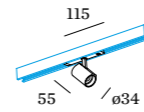

1.0

LED 6.5W | 48V | COB 3-step
aluminium powder coated
PC adapter

0.11kg IP20 0.3-1° 35°
90° 360°

non dim

	CODE
	166562W_
	166562B_
	166562K_

LIGHT COLOUR	LUMEN	CRI	CODE
2700K	440	>90	3
3000K	470	>90	5

1.0

LED 6.5W | 48V | COB 3-step
aluminium powder coated
PC adapter

0.11kg IP20 0.3-1° 35°
90° 360°

DALI dim

	CODE
	166565W_
	166565B_
	166565K_

LIGHT COLOUR	LUMEN	CRI	CODE
2700K	440	>90	3
3000K	470	>90	5

dim options on page 341

2.0

2x LED 6.5W | 48V | COB 3-step
aluminium powder coated
PC adapter

0.22kg IP20 0.3-1° 35°
90° 360°

non dim

	CODE
	166662W_
	166662B_
	166662K_

DALI dim

	CODE
	166665W_
	166665B_
	166665K_

LIGHT COLOUR	LUMEN	CRI	CODE
2700K	2x440	>90	3
3000K	2x470	>90	5

dim options on page 341

available from autumn 2020

Rev. 002/2020-10