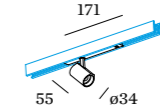

1.0

LED 6.5W | 48V | COB 3-step
aluminium powder coated
PC adapter

0.11kg IP20 0.3-1° 35°
90° 360°

non dim

	CODE
	166562W_
	166562B_
	166562K_

LIGHT COLOUR	LUMEN	CRI	CODE
2700K	440	>90	3
3000K	470	>90	5

1.0

LED 6.5W | 48V | COB 3-step
aluminium powder coated
PC adapter

0.11kg IP20 0.3-1° 35°
90° 360°

DALI dim

	CODE
	166565W_
	166565B_
	166565K_

LIGHT COLOUR	LUMEN	CRI	CODE
2700K	440	>90	3
3000K	470	>90	5

dim options on page 341

2.0

2x LED 6.5W | 48V | COB 3-step
aluminium powder coated
PC adapter

0.22kg IP20 0.3-1° 35°
90° 360°

non dim

	CODE
	166662W_
	166662B_
	166662K_

DALI dim

	CODE
	166665W_
	166665B_
	166665K_

LIGHT COLOUR	LUMEN	CRI	CODE
2700K	2x440	>90	3
3000K	2x470	>90	5

dim options on page 341

available from autumn 2020

Rev. 002/2020-10