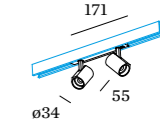

1.0

LED 6.5W | 48V | COB 3-step
aluminium powder coated
PC adapter

0.11kg IP20 0.3-1° 35°
90° 360°

non dim

	CODE
	166562W_
	166562B_
	166562K_

LIGHT COLOUR	LUMEN	CRI	CODE
2700K	440	>90	3
3000K	470	>90	5

1.0

LED 6.5W | 48V | COB 3-step
aluminium powder coated
PC adapter

0.11kg IP20 0.3-1° 35°
90° 360°

DALI dim

	CODE
	166565W_
	166565B_
	166565K_

LIGHT COLOUR	LUMEN	CRI	CODE
2700K	440	>90	3
3000K	470	>90	5

dim options on page 341

2.0

2x LED 6.5W | 48V | COB 3-step
aluminium powder coated
PC adapter

0.22kg IP20 0.3-1° 35°
90° 360°

non dim

	CODE
	166662W_
	166662B_
	166662K_

DALI dim

	CODE
	166665W_
	166665B_
	166665K_

LIGHT COLOUR	LUMEN	CRI	CODE
2700K	2x440	>90	3
3000K	2x470	>90	5

dim options on page 341

available from autumn 2020

Rev. 002/2020-10