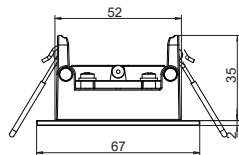

PLANO PETIT 1.0

21-Jun-2019

1.0 LED

white texture	162161W_
black texture	162161B_
bronze	162161Q_

LIGHT COLOUR

2700K | >90CRI | 580lm | 18V	3
3000K | >90CRI | 610lm | 18V	5
1800-2700K | >95CRI | 360lm | 15V	9

side view