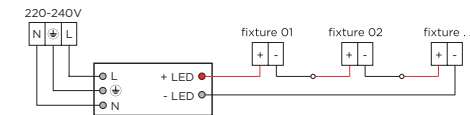

POWER CONNECTION

- ② SERIAL CONNECTION - for LED

Always use POWER SUPPLY according to the specifications of the LED-module