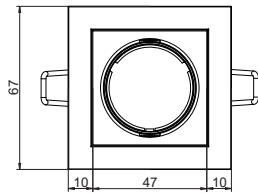

bottom view